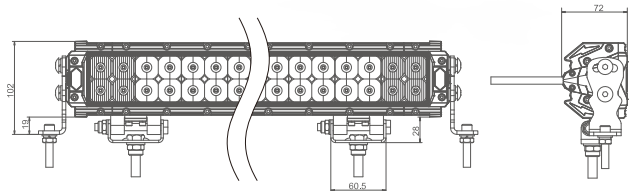

MODEL: GT-BD01B

Oder Code	GT-BD01B
LED	3W/Pcs Osram
Row	Dual Row
Operating Voltage	10-30V DC
Operating Temp	-40~+80 °Celcius
Beam Pattern	Flood, Spot, Combo
ColorTemperature	5700K
Lifetime	30000+h
Lens Material	Polycarbonate
Housing Material	Aluminum
Coating Powder	Sand Black
Mounting System	304 Stainless Steel Side Mount Aluminum Bottom Mount
Pressure Equalization Vent	Yes
Waterproof Rate	Ip67
EMC Protection	ECE R10, ECE R112

Plastic Decorative Part:
Different Colors Are Available

MODEL	Size	Watt	AMP Draw	Leds	Theoretical Lumen	Cable Length	Net Weight	Package Standard
GT-BD01B-12L	7.99"	36W	2.50A@12V, 1.25A@24V	12PCS*3W P7	4080Lm	400mm	1.10Kg/Pcs	6Pcs/Carton
GT-BD01B-20L	11.96"	60W	4.10A@12V, 2.05A@24V	20PCS*3W P7	6800Lm	400mm	1.55Kg/Pcs	6Pcs/Carton
GT-BD01B-24L	13.97"	72W	5.00A@12V, 2.50A@24V	24PCS*3W P7	8160Lm	800mm	1.75Kg/Pcs	4Pcs/Carton
GT-BD01B-40L	21.96"	120W	8.30A@12V, 4.15A@24V	40PCS*3W P7	13600Lm	800mm	2.60Kg/Pcs	4Pcs/Carton
GT-BD01B-52L	27.91"	156W	10.80A@12V, 5.40A@24V	52PCS*3W P7	17680Lm	800mm	3.20Kg/Pcs	2Pcs/Carton
GT-BD01B-60L	31.90"	180W	12.50A@12V, 6.25A@24V	60PCS*3W P7	20400Lm	800mm	3.75Kg/Pcs	2Pcs/Carton
GT-BD01B-80L	41.80"	240W	16.60A@12V, 8.30A@24V	80PCS*3W P7	27200Lm	800mm	4.75Kg/Pcs	2Pcs/Carton
GT-BD01B-96L	49.80"	288W	20.00A@12V, 10.00A@24V	96PCS*3W P7	32640Lm	800mm	5.53Kg/Pcs	3Pcs/Carton
GT-BD01B-100L	51.85"	300W	20.80A@12V, 10.40A@24V	100PCS*3W P7	34000Lm	800mm	5.75Kg/Pcs	4Pcs/Carton