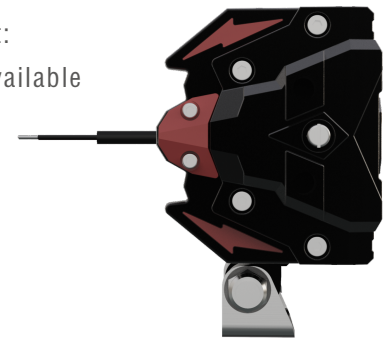

MODEL: GT-BD01B

Oder Code	GT-BD01B
LED	3W/Pcs Osram
Row	Dual Row
Operating Voltage	10-30V DC
Operating Temp	-40~+80 °Celcius
Beam Pattern	Flood, Spot, Combo
ColorTemperature	5700K
Lifetime	30000+h
Lens Material	Polycarbonate
Housing Material	Aluminum
Coating Powder	Sand Black
Mounting System	304 Stainless Steel Side Mount Aluminum Bottom Mount
Pressure Equalization Vent	Yes
Waterproof Rate	Ip67
EMC Protection	ECE R10, ECE R112

Plastic Decorative Part:
Different Colors Are Available

MODEL	Size	Watt	AMP Draw	Leds	Theoretical Lumen	Cable Length	Net Weight	Package Standard
GT-BD01B-12L	7.99"	36W	2.50A@12V, 1.25A@24V	12PCS*3W P7	4080Lm	400mm	1.10Kg/Pcs	6Pcs/Carton
GT-BD01B-20L	11.96"	60W	4.10A@12V, 2.05A@24V	20PCS*3W P7	6800Lm	400mm	1.55Kg/Pcs	6Pcs/Carton
GT-BD01B-24L	13.97"	72W	5.00A@12V, 2.50A@24V	24PCS*3W P7	8160Lm	800mm	1.75Kg/Pcs	4Pcs/Carton
GT-BD01B-40L	21.96"	120W	8.30A@12V, 4.15A@24V	40PCS*3W P7	13600Lm	800mm	2.60Kg/Pcs	4Pcs/Carton
GT-BD01B-52L	27.91"	156W	10.80A@12V, 5.40A@24V	52PCS*3W P7	17680Lm	800mm	3.20Kg/Pcs	2Pcs/Carton
GT-BD01B-60L	31.90"	180W	12.50A@12V, 6.25A@24V	60PCS*3W P7	20400Lm	800mm	3.75Kg/Pcs	2Pcs/Carton
GT-BD01B-80L	41.80"	240W	16.60A@12V, 8.30A@24V	80PCS*3W P7	27200Lm	800mm	4.75Kg/Pcs	2Pcs/Carton
GT-BD01B-96L	49.80"	288W	20.00A@12V, 10.00A@24V	96PCS*3W P7	32640Lm	800mm	5.53Kg/Pcs	3Pcs/Carton
GT-BD01B-100L	51.85"	300W	20.80A@12V, 10.40A@24V	100PCS*3W P7	34000Lm	800mm	5.75Kg/Pcs	4Pcs/Carton