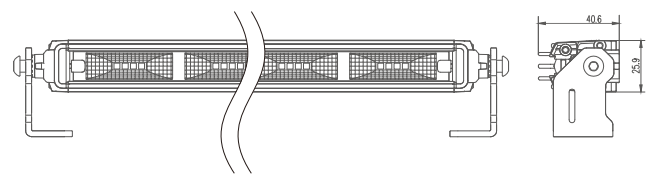

MODEL: GT-BS04A

Oder Code	GT-BS04A
LED	1W/Pcs
Row	Single Row
Operating Voltage	10-30V DC
Operating Temp	-40~+80 °Celcius
Beam Pattern	Flood
Color Temperature	6000K
Lifetime	30000+h
Lens Material	Polycarbonate
Housing Material	Aluminum
Coating Powder	Sand Black
Mounting System	304 Stainless Steel Side Mount
Waterproof Rate	Ip67
EMC Protection	ECE R10, CISPR 25 Class 3

Plastic Decorative Part:

Different Colors Are Available

MODEL	Size	Watt	AMP Draw	Leds	Theoretical Lumen	Cable Length	Net Weight	Package Standard
GT-BS04A-12L	7.78"	12W	1.00A@12V, 0.50A@24V	12PCS*1W Osram	1600Lm	400mm	0.28Kg/Pcs	28Pcs/Carton
GT-BS04A-24	13.90"	24W	2.00A@12V, 1.00A@24V	24PCS*1W Osram	3200Lm	400mm	0.50Kg/Pcs	18Pcs/Carton
GT-BS04A-48L	26.20"	48W	4.00A@12V, 2.00A@24V	48PCS*1W Osram	6300Lm	600mm	0.80Kg/Pcs	10Pcs/Carton

1lx@61meters