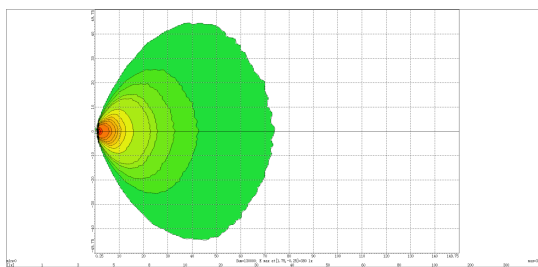

MODEL: GT-BS04A

Oder Code	GT-BS04A
LED	1W/Pcs
Row	Single Row
Operating Voltage	10-30V DC
Operating Temp	-40~+80 °Celcius
Beam Pattern	Flood
Color Temperature	6000K
Lifetime	30000+h
Lens Material	Polycarbonate
Housing Material	Aluminum
Coating Powder	Sand Black
Mounting System	304 Stainless Steel Side Mount
Waterproof Rate	Ip67
EMC Protection	ECE R10, CISPR 25 Class 3

Plastic Decorative Part:

Different Colors Are Available

MODEL	Size	Watt	AMP Draw	Leds	Theoretical Lumen	Cable Length	Net Weight	Package Standard
GT-BS04A-12L	7.78"	12W	1.00A@12V, 0.50A@24V	12PCS*1W Osram	1600Lm	400mm	0.28Kg/Pcs	28Pcs/Carton
GT-BS04A-24	13.90"	24W	2.00A@12V, 1.00A@24V	24PCS*1W Osram	3200Lm	400mm	0.50Kg/Pcs	18Pcs/Carton
GT-BS04A-48L	26.20"	48W	4.00A@12V, 2.00A@24V	48PCS*1W Osram	6300Lm	600mm	0.80Kg/Pcs	10Pcs/Carton

1lx@61meters