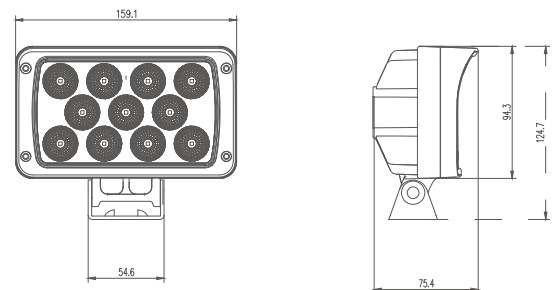

# MODEL: GT16109

Oder Code	GT16109
Max Power	33W
Leds	11Pcs*3W
Color Temperature	6000K
AMP Draw	1.83A@12V, 0.92A@24V
Operating Voltage	10-30V DC
Operating Temperature	-40~+80 °Celcius
Size(inch)	6.26"
Beam Pattern	Flood/Spot
1 Lux Reading	100m
Theoretical Lumen(lm)	2640lm
Effective Lumen(lm)	1848lm
Mounting Bracket	304 Stainless Steel
Lifetime	30000+h
Lens Material	Polycarbonate
Housing	Die-Casting Aluminum
Coating Powder	Sand Black
Cable Length	400mm
Waterproof Rate	Ip68
EMC Protection	ECE R10, CISPR 25 Class 3
Net Weight	0.817Kg
Package Standard	12Pcs/Carton

1lx@100meters