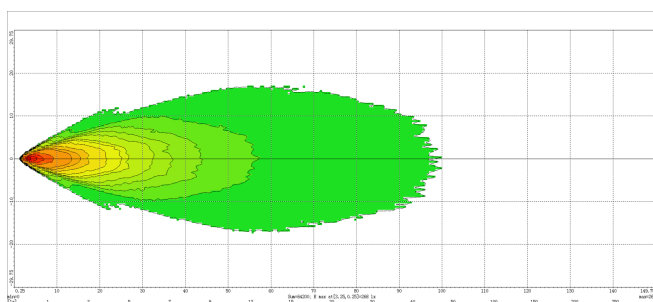

# MODEL: GT16109

Oder Code	GT16109
Max Power	33W
Leds	11Pcs*3W
Color Temperature	6000K
AMP Draw	1.83A@12V, 0.92A@24V
Operating Voltage	10-30V DC
Operating Temperature	-40~+80 °Celcius
Size(inch)	6.26"
Beam Pattern	Flood/Spot
1 Lux Reading	100m
Theoretical Lumen(lm)	2640lm
Effective Lumen(lm)	1848lm
Mounting Bracket	304 Stainless Steel
Lifetime	30000+h
Lens Material	Polycarbonate
Housing	Die-Casting Aluminum
Coating Powder	Sand Black
Cable Length	400mm
Waterproof Rate	Ip68
EMC Protection	ECE R10, CISPR 25 Class 3
Net Weight	0.817Kg
Package Standard	12Pcs/Carton

1lx@100meters